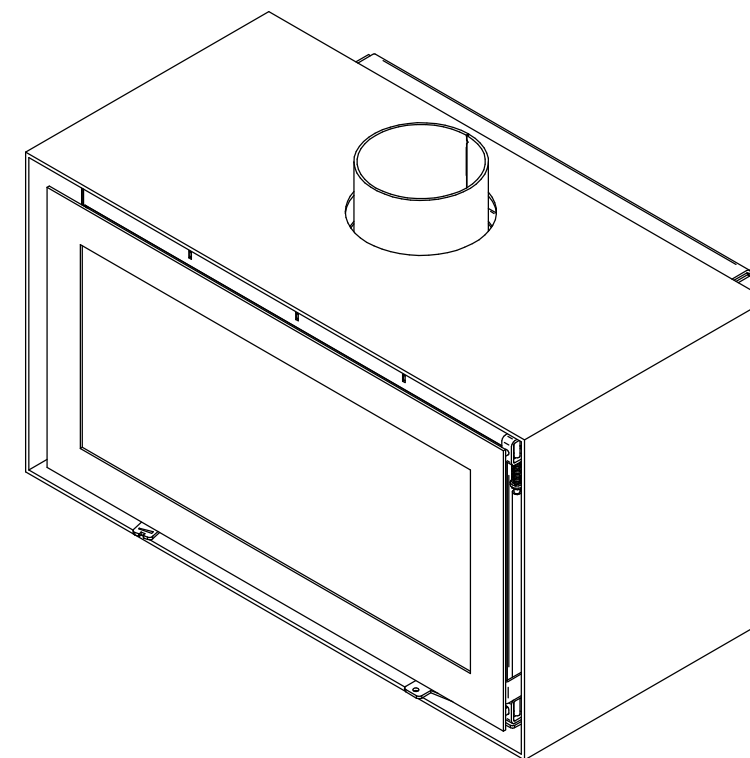

OPTION
console for wall

VENUS 850 V23 metal door
in the box + console for wall