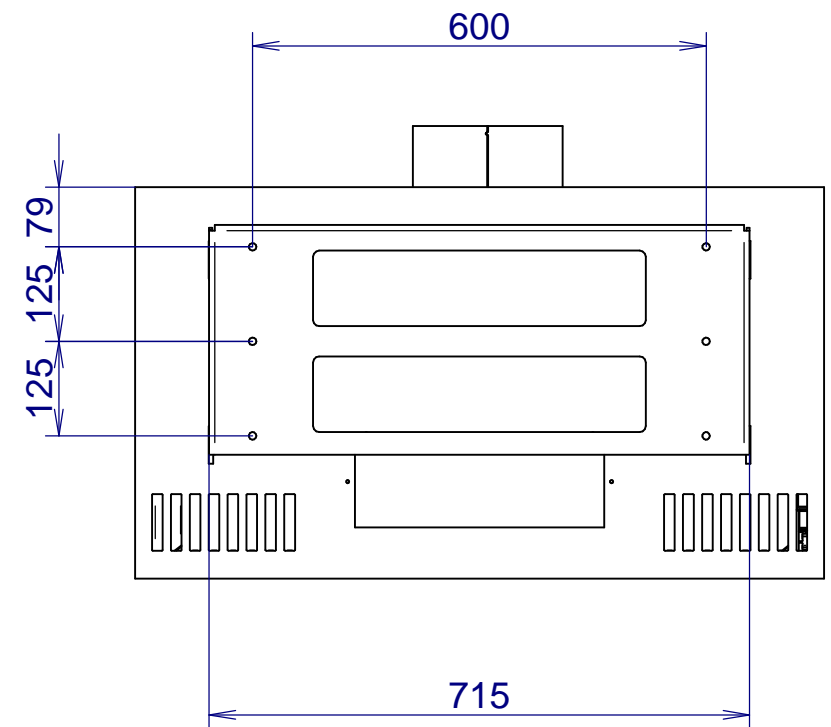

OPTION
console for wall

VENUS 850 CL V23
in the box + console for wall