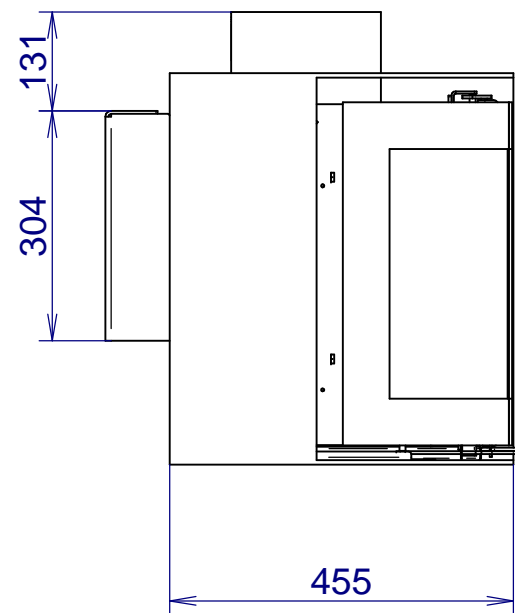

OPTION
console for wall

VENUS 850 CL V23
in the box + console for wall