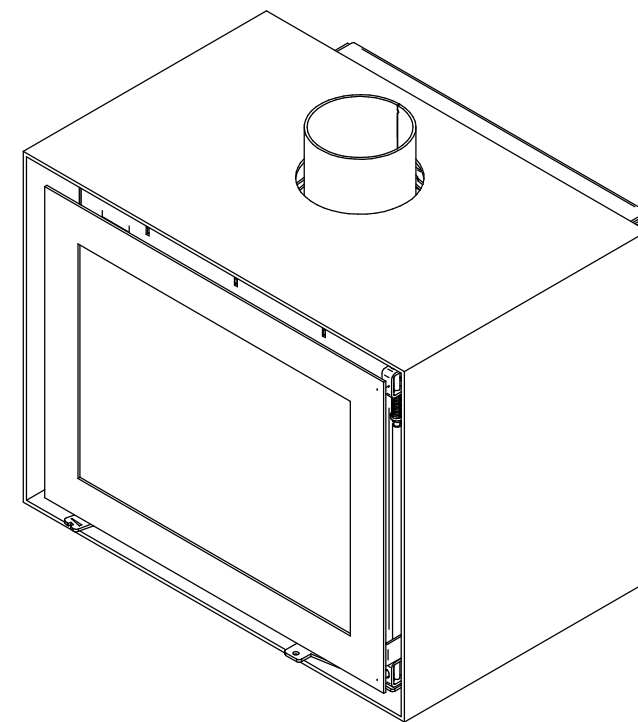

OPTION
console for wall

VENUS 630 V23 metal door
in the box + console for wall