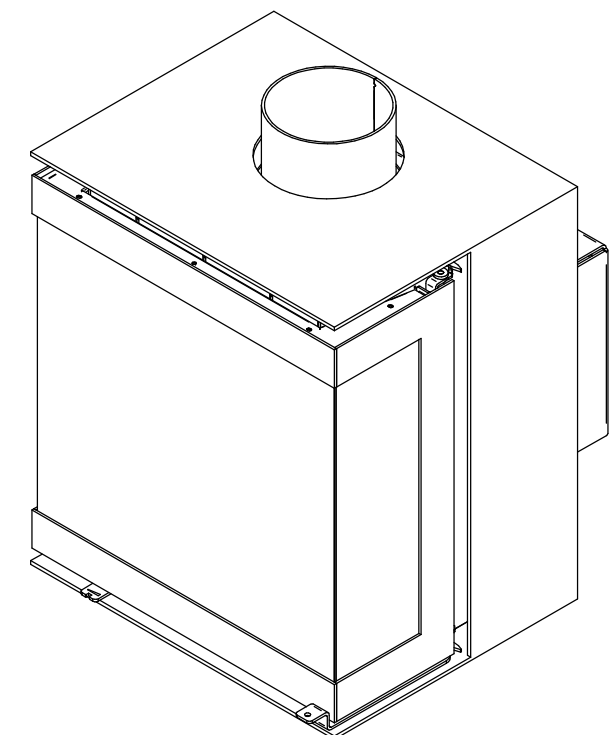

OPTION
console for wall

VENUS 530DC V23
in the box + console for wall